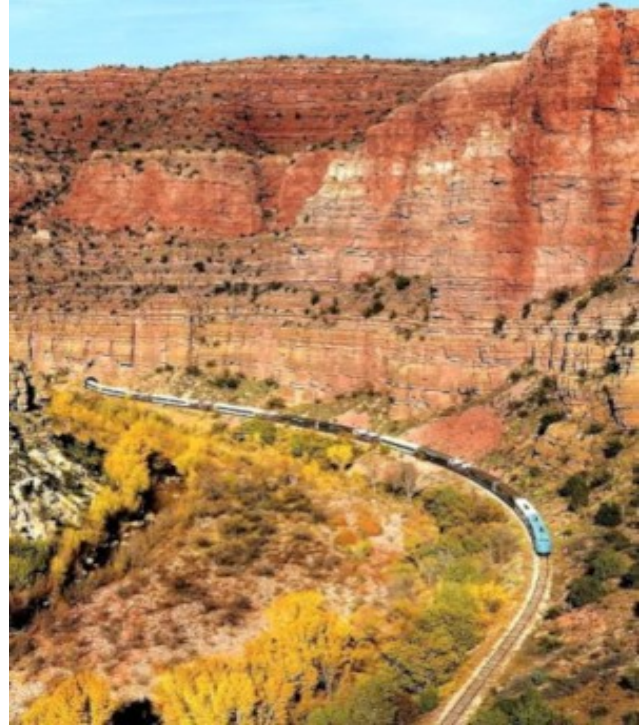

<https://www.traintrips.biz/1-western-states-rail-national-park-adventure.php>

WE TAKE A RIDE ONBOARD AMTRAK'S CALIFORNIA ZEPHYR OVER DONNER PASS IN THE HIGH SIERRA

WE VISIT THE WESTERN PACIFIC RAILROAD MUSEUM IN PORTOLA, CALIFORNIA

ENJOY THE SPECTACULAR GRAND CANYON NATIONAL PARK IN ARIZONA WE EXPERIENCE SOME OF THE MOST BREATHTAKNG SCENERY IN THE WEST SUCH AS MONUMENT VALLEY ON THE BORDER OF UTAH AND ARIZONA

AND A TRAIN RIDE THROUGH VERDE CANYON NEAR SEDONA, ARIZONA

THE NEVADA STATE RAILROAD MUSEUM IN CARSON CITY, NEVADA

THE CUMBRES AND TOLTEC IN NEW MEXICO & COLORADO

THE SILVERTON IN THE REMOTE ANIMAS RIVER CANYON

CLICK ON THE LINK BELOW TO VIEW THE FULL DAILY ITINERARY
<https://www.traintrips.biz/1-western-states-rail-national-park-adventure.php>